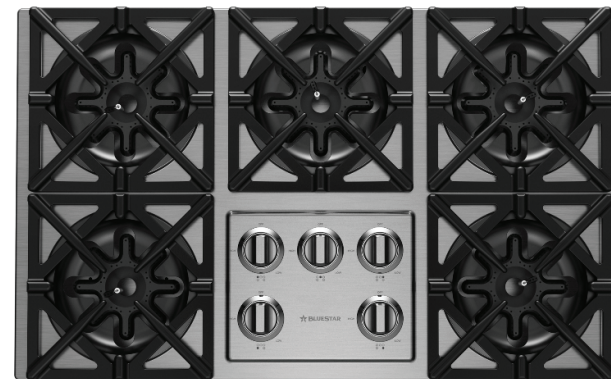

CABINETS:

MAPLE
SHALE

MAPLE
SUEDE

MAPLE
MINK

WALL TREATMENT
In House Faux Brick
(Wall Left of Cooktop)

WALL TREATMENT
Concrete
(Wall Right of Cooktop)

DECORATIVE HARDWARE
RICHELIEU
@ 2DB Below Cooktop
Traditional Recessed
Forged Iron Pull - 9549
BP95495900

FAUCET - KOHLER
Karbon®
Articulating two-hole deck-mount kitchen sink faucet
with 13" spout with Black tube
K-6227-C12-VS

LIGHTING
PROGRESS LIGHTING
Carbon Collection
One-Light Pendant
P500013-143

DECORATIVE HARDWARE
TOP KNOBS
@ ANTIGUA BARN DOORS
Kentfield Pull
TK951BLK

COUNTERTOP @ ISLAND
CONCRETE
w/Integrated Sinks &
Drain Rods

DECORATIVE HARDWARE
RICHELIEU
Contemporary Aluminum Pull
in Stainless
BP13101128170
(Suede Cabinetry)

COOK TOP
BLUE STAR COOKING
36" Cooktop
RBCT365BSSV2

DOUBLE WALL OVEN
BLUE STAR COOKING
30" Electric Double Wall Oven
with French & Drop Down Doors
Matte Black Paint w/Stainless Accents
BSDEWO30ECSDDDV2

HOOD
BLUE STAR COOKING
54" Bonanza Hood in
Matte Black w/Stainless Accents
BS-BONZ-54-SS