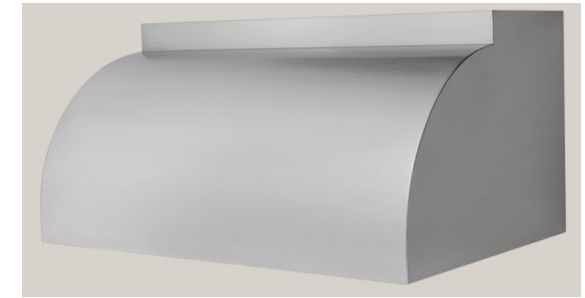

CABINETS:

MAPLE
SHALE

MAPLE
SUEDE

MAPLE
MINK

WALL TREATMENT
In House Faux Brick
(Wall Left of Cooktop)

WALL TREATMENT
Concrete
(Wall Right of Cooktop)

DECORATIVE HARDWARE
RICHELIEU
@ 2DB Below Cooktop
Traditional Recessed
Forged Iron Pull - 9549
BP95495900

FAUCET - KOHLER
Karbon®
Articulating two-hole deck-mount kitchen sink faucet
with 13" spout with Black tube
K-6227-C12-VS

LIGHTING
PROGRESS LIGHTING
Carbon Collection
One-Light Pendant
P500013-143

DECORATIVE HARDWARE
TOP KNOBS
@ ANTIGUA BARN DOORS
Kentfield Pull
TK951BLK

COUNTERTOP @ ISLAND
CONCRETE
w/Integrated Sinks &
Drain Rods

DECORATIVE HARDWARE
RICHELIEU
Contemporary Aluminum Pull
in Stainless
BP13101128170
(Suede Cabinetry)

COOK TOP
BLUE STAR COOKING
36" Cooktop
RBCT365BSSV2

DOUBLE WALL OVEN
BLUE STAR COOKING
30" Electric Double Wall Oven
with French & Drop Down Doors
Matte Black Paint w/Stainless Accents
BSDEWO30ECSDDDV2

HOOD
BLUE STAR COOKING
54" Bonanza Hood in
Matte Black w/Stainless Accents
BS-BONZ-54-SS