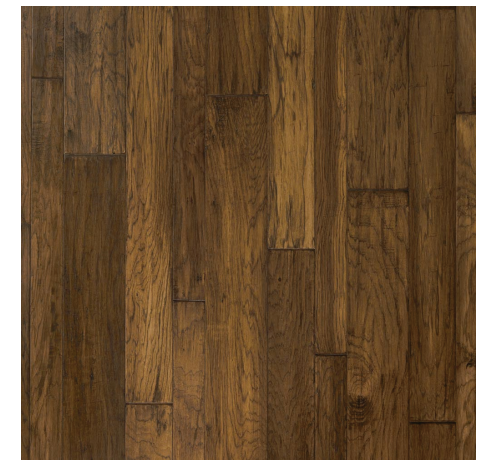

DOUBLE WALL OVEN
BLUE STAR COOKING
30" Electric Double Wall Oven
with French & Drop Down Doors
Matte Black Paint w/Stainless Accents
BSDEWO30ECSDDDV2

HOOD
BLUE STAR COOKING
54" Bonanza Hood in
Matte Black w/Stainless Accents
BS-BONZ-54-SS

DECORATIVE HARDWARE
RICHELIEU
Contemporary Aluminum Pull
in Brushed Black
BP13101128990
(Mink Cabinetry)

COUNTERTOP & FULL
SPLASH AT WALL
POLYCOR
Picasso Antiqued Finish

FLOORING
MANNINGTON
Mountain View Hickory
BARK
MVR06BK1