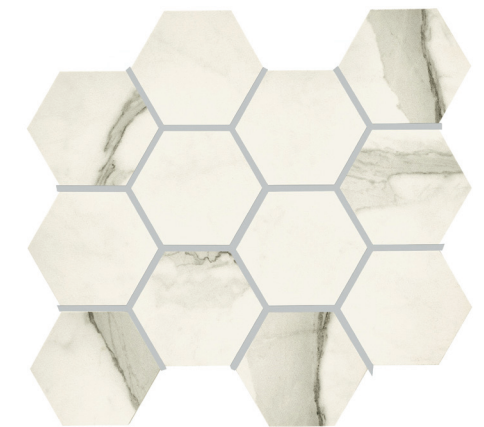

FAUCET- KOHLER Artifacts®
DECK-MOUNT BRIDGE
WITH PRONG HANDLES
AND SIDESPRAY
IN VIBRANT STAINLESS
K-76519-3M-VS

SINK - SIGNATURE HARDWARE
33" Angove Double-Bowl Cast
Iron Farmhouse Sink w/8"
Faucet Centers and
2 Brushed Nickel Drains

COUNTERTOP @ WALLS - CAESARSTONE
CALACATTA NUVO 5131
2CM SQUARE EDGE

COUNTERTOP @ ISLAND - CAESARSTONE
Turbine Grey 6313
2CM SQUARE EDGE

COOKTOP - GE MONOGRAM 36"
RECESSED GAS COOKTOP
ZGU36ESLSS

DECORATIVE HARDWARE
BERENSON - DIERDRA
BRUSHED NICKEL
KNOBS & PULLS
(OYSTER WHITE CABINETS)

DECORATIVE HARDWARE
BERENSON - TAILORED TRADITION
BRUSHED GOLD
PULLS
(BLEU CABINETS)

DECORATIVE HARDWARE
BERENSON - CENTURY EDGE
MATTE BLACK
KNOBS & PULLS
(AQUA CABINETS)

FLOORING - CROSSVILLE
State of Grace
3x3 Hexagon Mosaic