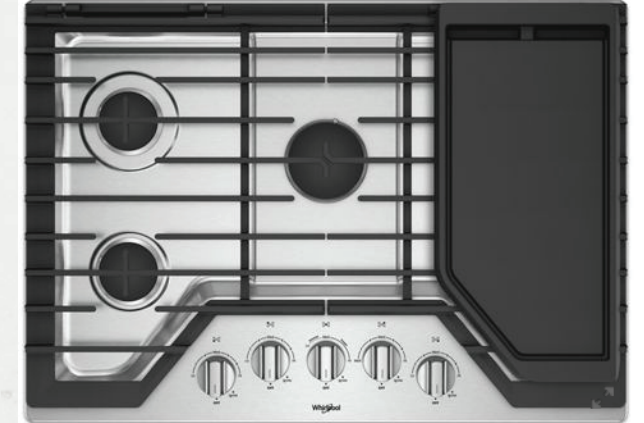

**CABINETRY:**

MAPLE CALDWELL GREEN  
BM HC-124

MAPLE GLACIER

OAK CARAMEL JAVA

**WALL COLOR:**

BENJAMIN MOORE HOLLINGSWORTH GREEN  
HC-141  
Aura Interior Paint- Eggshell

LAGUNA TILE  
(Wayfair)  
SKU: ZZEE1132  
Light Green  
1" x 4"  
Glass Tile

PROGRESS LIGHTING  
Debut Collection Three-Light  
Semi-Flush Convertible  
P350036-143

TOP KNOBS  
TK1007BLK  
KENT PULL 12 INCH  
TK1003BLK  
KENT PULL 5-1/16 INCH  
(BM HC-124 Cabinetry)

TOP KNOBS  
TK172GBZ  
TREVI CUP PULL  
2 1/2 INCH (C-C)

TOP KNOBS  
TK174GBZ  
TREVI SQUARE KNOB  
1 1/4 INCH

WAYFAIR  
Chipps 24" Bar Stool  
SKU: W000138449

CAESARSTONE  
Empira White 5151  
3CM  
Eased Edge Profile

WHIRLPOOL  
30" Gas Cooktop w/ Griddle  
Model # WCG97US0HS