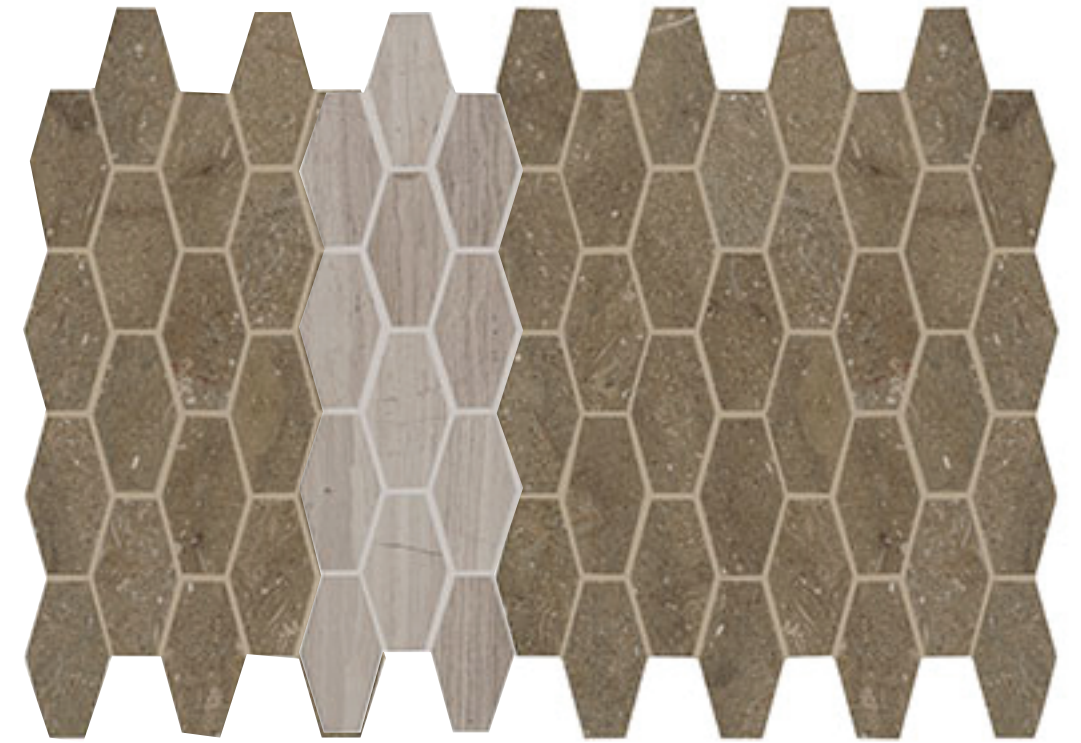

CABINETS:

CHARACTER CHERRY
DRIFT

WALL TREATMENT
YORK WALLPAPER
Shimmer Grasscloth
Quad DL2971

BENJAMIN MOORE

Cloud Cover
855

CEILING TREATMENT
Painted Beam &
Shiplap
855

BACKSPLASH - CROSSVILLE
Yin & Yang
Bonsai (YY01) &
Moongate Mix (YY07)

FAUCET
SIGNATURE HARDWARE
Maleko Wall-Mount Waterfall
Bathroom Faucet - No Overflow -
Oil Rubbed Bronze
SKU: 934146

SINK
STONE FOREST
Natural Wabi Sink
#C27

LIGHTING
PROGRESS LIGHTING
Glays Mini-Pendant
Antique Bronze
P500073-020