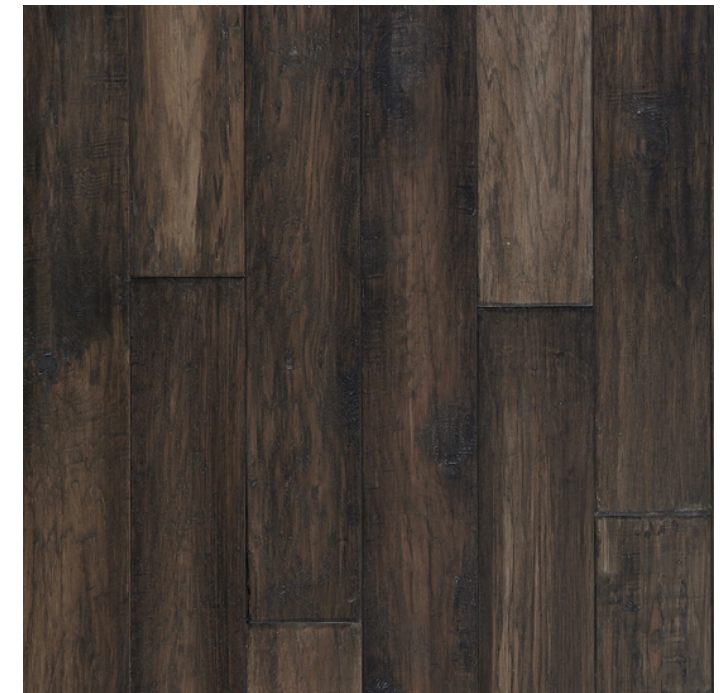

CABINETRY:

BENJAMIN MOORE

MAPLE GAUNTLET

Iron Gate  
1545

WALL TREATMENT  
PAINT - 1545

WALL SCONCES  
PROGRESS LIGHTING  
Marche Collection One-light wall sconce  
P710013-104

TILE  
CROSSVILLE  
Sideview Glass in Tungsten Polished  
SV01 PO

COUNTERTOP @ 36"H  
VETRAZZO  
Martini Flint

COUNTERTOP @ 42"H  
CAESARSTONE  
Piatra Grey  
5003

FAUCET  
KOHLER  
Artifacts®  
Gentleman's® bar sink faucet  
in Polished Chrome  
K-99268-CP

SINK  
KOHLER  
Northland™  
15" x 12-3/8" x 7-5/8"  
under-mount bar sink  
in Thunder Gray  
K-6589-U-58

DECORATIVE HARDWARE  
TOP KNOBS  
Kara Pulls in Various Lengths  
in Polished Chrome  
TK803PC, TK805PC & TK808PC

DECORATIVE HARDWARE  
TOP KNOBS  
Kara 1" Knob in  
Polished Chrome  
TK801PC

FLOORING  
MANNINGTON  
Mountain View Hickory  
in Smoke  
MVH05SM1