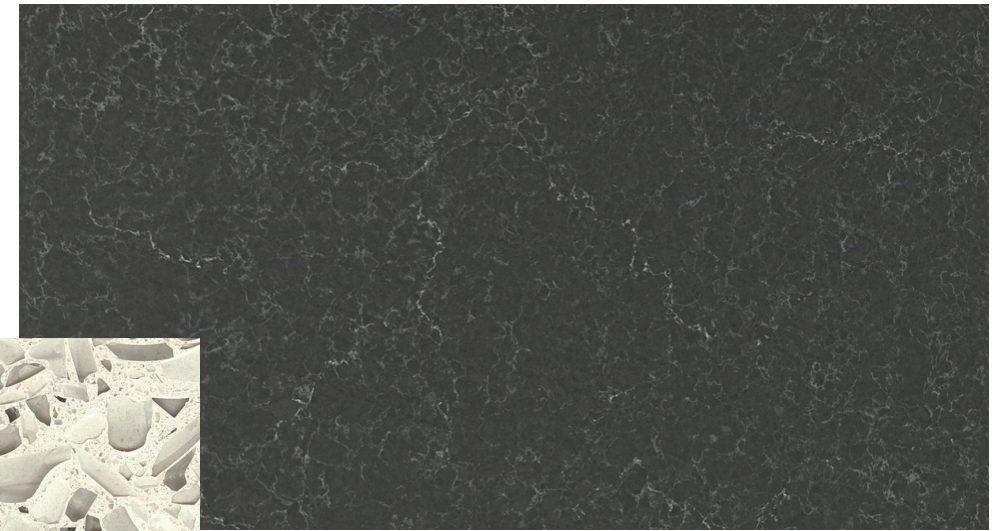

CABINETRY:

BENJAMIN MOORE

MAPLE GAUNTLET

Iron Gate  
1545

WALL TREATMENT  
PAINT - 1545

WALL SCONCES  
PROGRESS LIGHTING  
Marche Collection One-light wall sconce  
P710013-104

TILE  
CROSSVILLE  
Sideview Glass in Tungsten Polished  
SV01 PO

COUNTERTOP @ 36"H  
VETRAZZO  
Martini Flint

COUNTERTOP @ 42"H  
CAESARSTONE  
Piatra Grey  
5003

FAUCET  
KOHLER  
Artifacts®  
Gentleman's® bar sink faucet  
in Polished Chrome  
K-99268-CP

SINK  
KOHLER  
Northland™  
15" x 12-3/8" x 7-5/8"  
under-mount bar sink  
in Thunder Gray  
K-6589-U-58