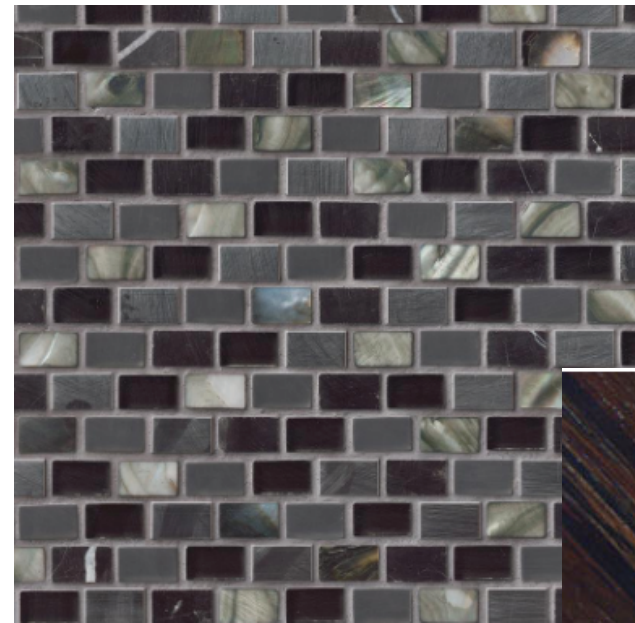

**CABINETRY:**

HIGH GLOSS  
MOONLIGHT

HUSK  
ALDER

MATTE  
EBONY

**WALL COLOR:**

BENJAMIN MOORE  
CAPE MAY COBBLESTONE  
1474  
Aura Interior Paint- Matte

MSI TILE  
(Home Depot)  
Midnight Pearl 12 in. x 12 in. x 8 mm  
Glass Metal and Stone  
Mesh-Mounted Mosaic Wall Tile

GROTHOUSE LUMBER  
3" WENGE WATERFALL TOP  
Edge Grain Construction  
Durata Finish - square edge

CAESARSTONE  
Primordia 4043  
3CM  
Square Edge Profile

CROSSVILLE TILE  
RALLY CRY  
RFM02.10636UPS  
Flooring  
6 x 36 - Cut to 6 x 18  
Brick Pattern