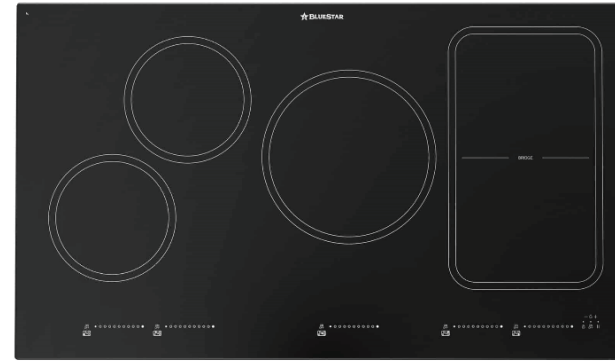

CABINETS:

CHERRY  
SHADOW

OAK  
DRIFT SLATE

BENJAMIN MOORE

Cabot Trail  
998

WALL TREATMENT  
PAINT - 998

FAUCET  
KOHLER  
Bellera®

single-hole kitchen sink faucet with pull-down 16-3/4" spout and right-hand lever handle, DockNetik® magnetic docking system, and a 3-function sprayhead featuring Sweep® spray

SINK  
KOHLER  
Cairn™

Neoroc® under-mount single-bowl kitchen sink with sink rack K-28000-CM1

COOKTOP  
BLUE STAR  
36" Touch Induction Cooktop  
BS36INDTOUCH

HARDWARE - Pulls  
TOP KNOBS  
Brixton Pull 3 3/4 Inch (c-c)  
in Brushed Satin Nickel  
TK883BSN  
x19 (Drawers and B21WBSPR)

HARDWARE - Knobs  
TOP KNOBS  
Brixton Ridged Knob 1 1/4 Inch  
in Brushed Satin Nickel  
TK881BSN  
x12 (doors except B21WBSPR)

COUNTERTOP @ ISLAND  
CAESARSTONE  
Coastal Grey 6003  
2CM SQUARE EDGE

COUNTERTOP @ WALL & SPLASH  
CAESARSTONE  
Morrland Fog  
6046  
2CM SQUARE EDGE