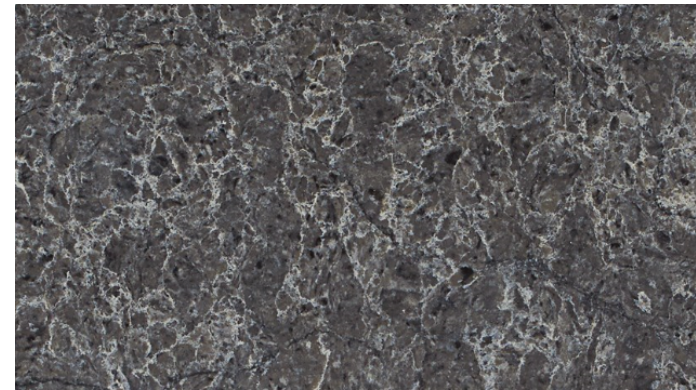

CABINETS:

CHERRY  
SHADOW

OAK  
DRIFT SLATE

BENJAMIN MOORE

Cabot Trail  
998

WALL TREATMENT  
PAINT - 998

FAUCET  
KOHLER  
Bellera®

single-hole kitchen sink faucet with pull-down 16-3/4" spout and right-hand lever handle, DockNetik® magnetic docking system, and a 3-function sprayhead featuring Sweep® spray

SINK  
KOHLER  
Cairn™

Neoroc® under-mount single-bowl kitchen sink with sink rack K-28000-CM1

COOKTOP  
BLUE STAR  
36" Touch Induction Cooktop  
BS36INDTOUCH

HARDWARE - Pulls  
TOP KNOBS  
Brixton Pull 3 3/4 Inch (c-c)  
in Brushed Satin Nickel  
TK883BSN  
x19 (Drawers and B21WBSPR)

HARDWARE - Knobs  
TOP KNOBS  
Brixton Ridged Knob 1 1/4 Inch  
in Brushed Satin Nickel  
TK881BSN  
x12 (doors except B21WBSPR)

COUNTERTOP @ ISLAND  
CAESARSTONE  
Coastal Grey 6003  
2CM SQUARE EDGE

COUNTERTOP @ WALL & SPLASH  
CAESARSTONE  
Morrland Fog  
6046  
2CM SQUARE EDGE